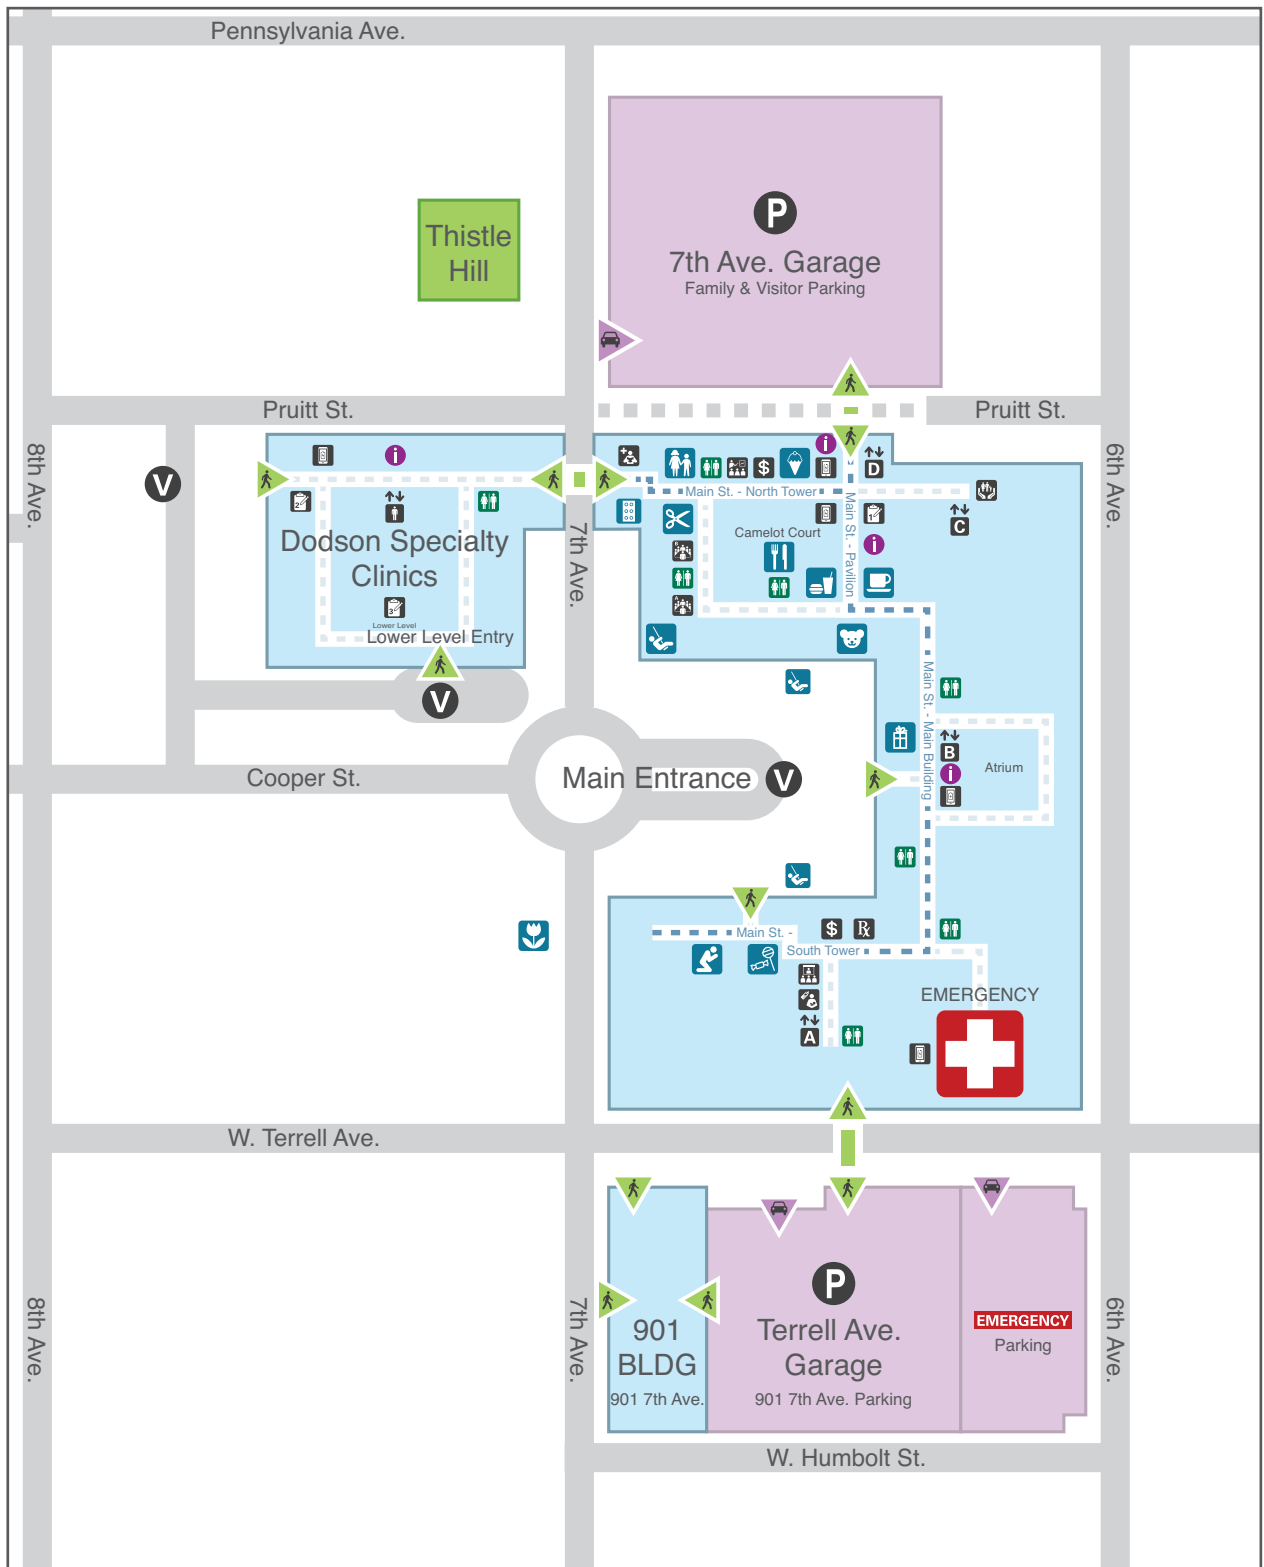

Welcome to Cook Children's Medical Center

Campus Map

P Directions to the 7th Ave. Garage Medical Center & Dodson Specialty Clinic Parking

From I-30:

- Take the Summit Ave./8th Ave. exit
- Turn south on 8th Ave.
- Turn left on Pennsylvania Ave.
- Turn right on 7th Ave.
- The garage entrance is on the left

P Directions to the Terrell Ave. Garage Parking for Emergency & 901 7th Ave. only

From I-30:

- Take the Summit Ave./8th Ave. exit
- Turn south on 8th Ave.
- Turn left on Pennsylvania Ave.
- Turn right on 6th Ave.
- Turn right on W. Terrell Ave.
- The garage entrances are on the left

P Directions to the Urgent Care Center Parking for Urgent Care Center only

From I-30:

- Take the Summit Ave./8th Ave. exit
- Turn south on 8th Ave.
- Turn left on Pennsylvania Ave.
- Turn right on 6th Ave.
- The parking lot entrances are on the corner of 6th Ave. and W. Pulaski St.

Welcome to Cook Children's Medical Center

Building Map

- | | | | |
|--|---------------------|--|-----------------------------|
| | Vehicular Entrance | | ATM |
| | Pedestrian Entrance | | Family Health Library |
| | EMERGENCY | | Family Support Meeting Room |
| | Information | | Meditation Room |
| | Parking Garage | | Pastoral Care |
| | Valet | | Patient Learning Center |
| | Elevators | | Pharmacy |
| | Restrooms | | Registration |
| | Charging Station | | South Conference Room 1 |
| | Lactation Room | | |