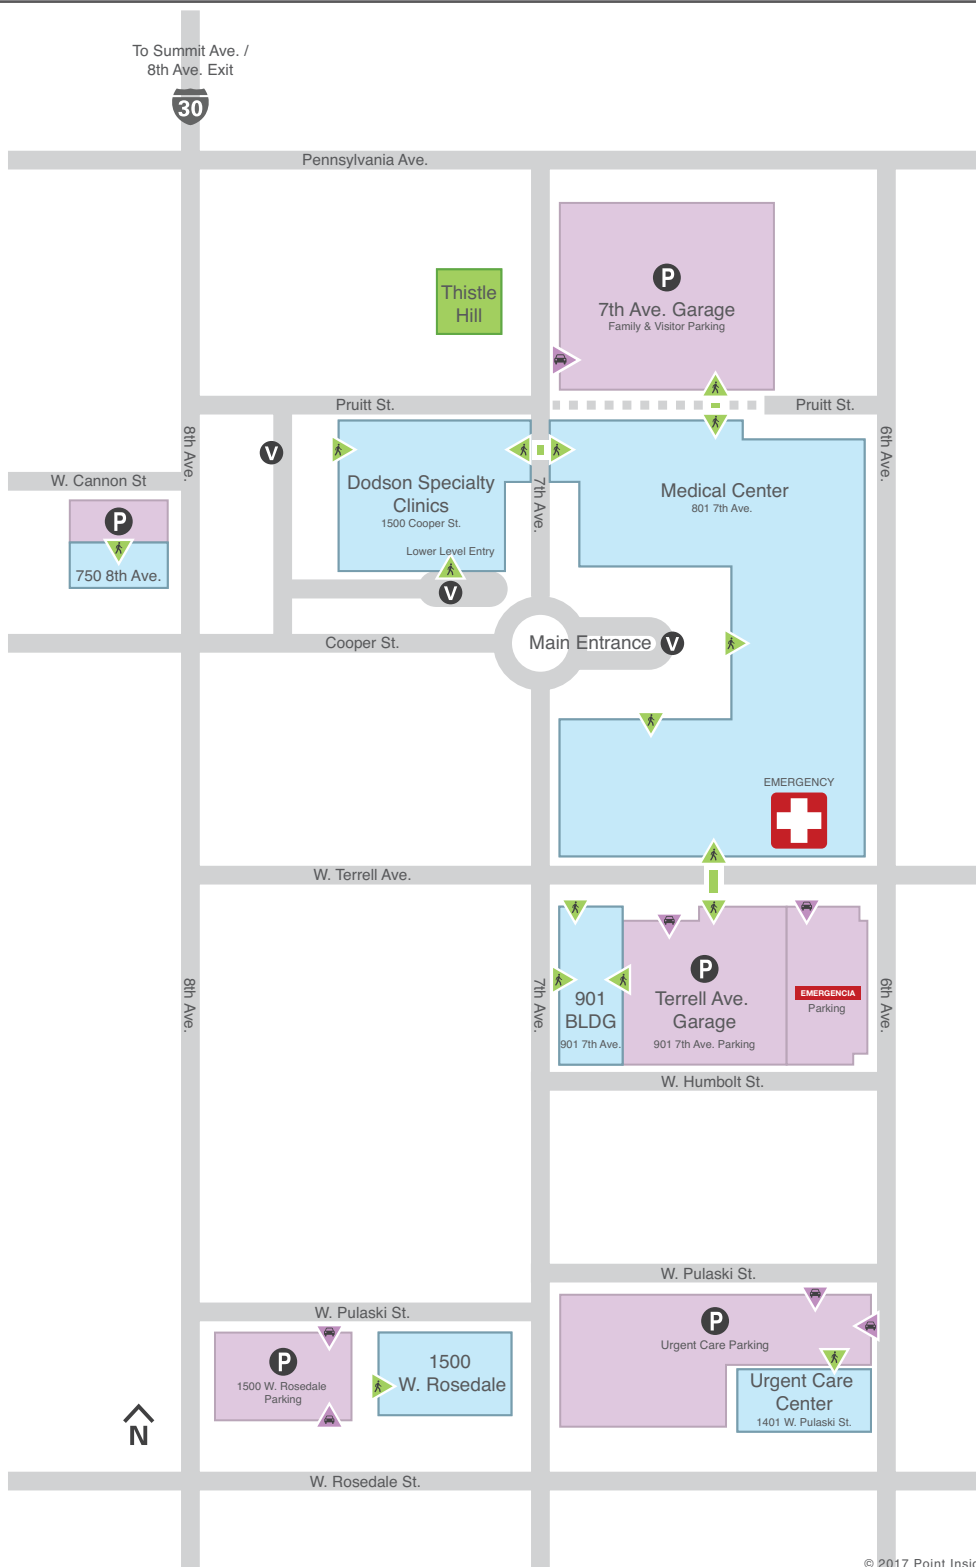

Welcome to Cook Children's Medical Center

Campus Map

P Directions to the 7th Ave. Garage Medical Center & Dodson Specialty Clinic Parking

From I-30:

- Take the Summit Ave./8th Ave. exit
- Turn south on 8th Ave.
- Turn left on Pennsylvania Ave.
- Turn right on 7th Ave.
- The garage entrance is on the left

P Directions to the Terrell Ave. Garage Parking for Emergency & 901 7th Ave. only

From I-30:

- Take the Summit Ave./8th Ave. exit
- Turn south on 8th Ave.
- Turn left on Pennsylvania Ave.
- Turn right on 6th Ave.
- Turn right on W. Terrell Ave.
- The garage entrances are on the left

P Directions to the Urgent Care Center Parking for Urgent Care Center only

From I-30:

- Take the Summit Ave./8th Ave. exit
- Turn south on 8th Ave.
- Turn left on Pennsylvania Ave.
- Turn right on 6th Ave.
- The parking lot entrances are on the corner of 6th Ave. and W. Pulaski St.

Welcome to Cook Children's Medical Center

Building Map

- | | | | |
|--|---------------------|--|-----------------------------|
| | Vehicular Entrance | | ATM |
| | Pedestrian Entrance | | Family Health Library |
| | EMERGENCY | | Family Support Meeting Room |
| | Information | | Meditation Room |
| | Parking Garage | | Pastoral Care |
| | Valet | | Patient Learning Center |
| | Elevators | | Pharmacy |
| | Restrooms | | Registration |
| | Charging Station | | South Conference Room 1 |
| | Lactation Room | | |