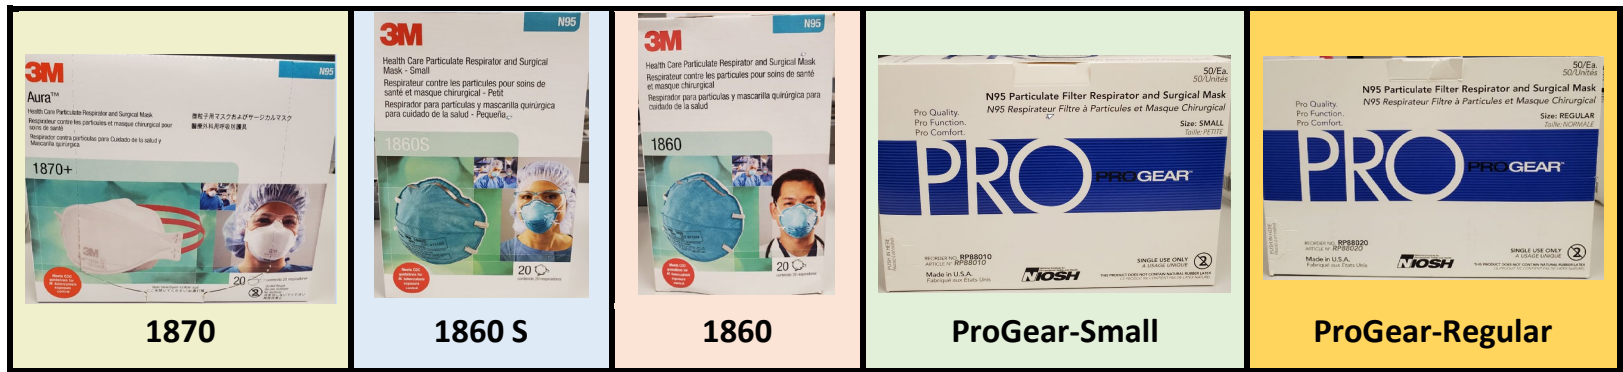

Find the type of N95 mask you have been fitted for from this list:

1870

1860 S

1860

ProGear-Small

ProGear-Regular

If the supply is gone for that N95 mask you have been fitted for, use this table to find out which other type of mask you can use as a replacement.

Type of mask

**READ
RIGHT for
Acceptable
Alternative
Masks**

1870	⇒	YES No additional supply if gone	NO	NO	YES For smaller face	YES For wider face
1860 S	⇒	NO	YES	NO	YES	NO
1860	⇒	NO	NO	YES	NO	YES
ProGear-Small	⇒	NO	YES	NO	YES	NO
ProGear-Regular	⇒	NO	NO	YES	NO	YES